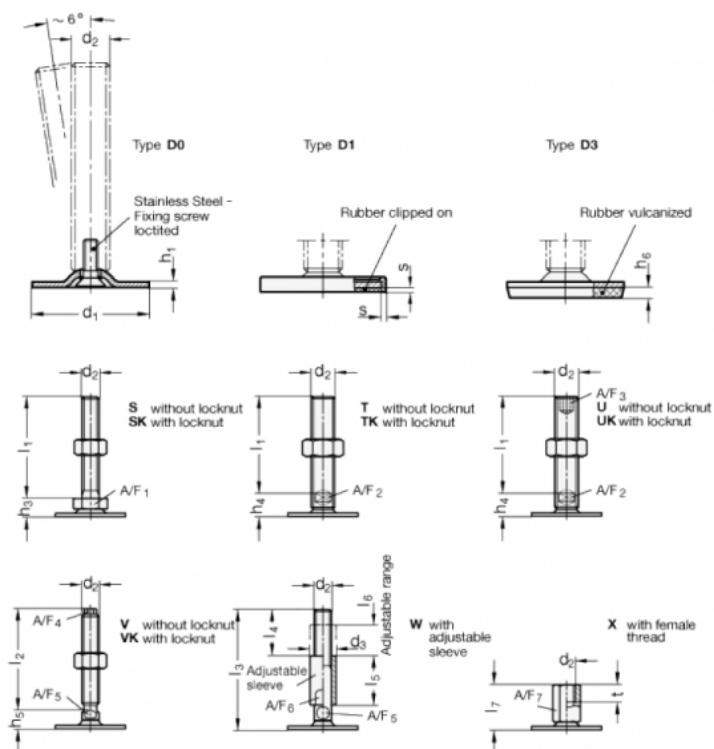

Article number: 204180M24150D0UK

Description: E+G levelling foot
GN 41-80-M24-150-D0-UK

Note: UK With nut, Hexagon socket at the top, Wrench flat at the bottom

Measures

A/F2 = 19

s =

A/F3 = 12

d1 = 80

d2 = M24

h1 = 3

h4 = 21

h6 =

l1 = 150